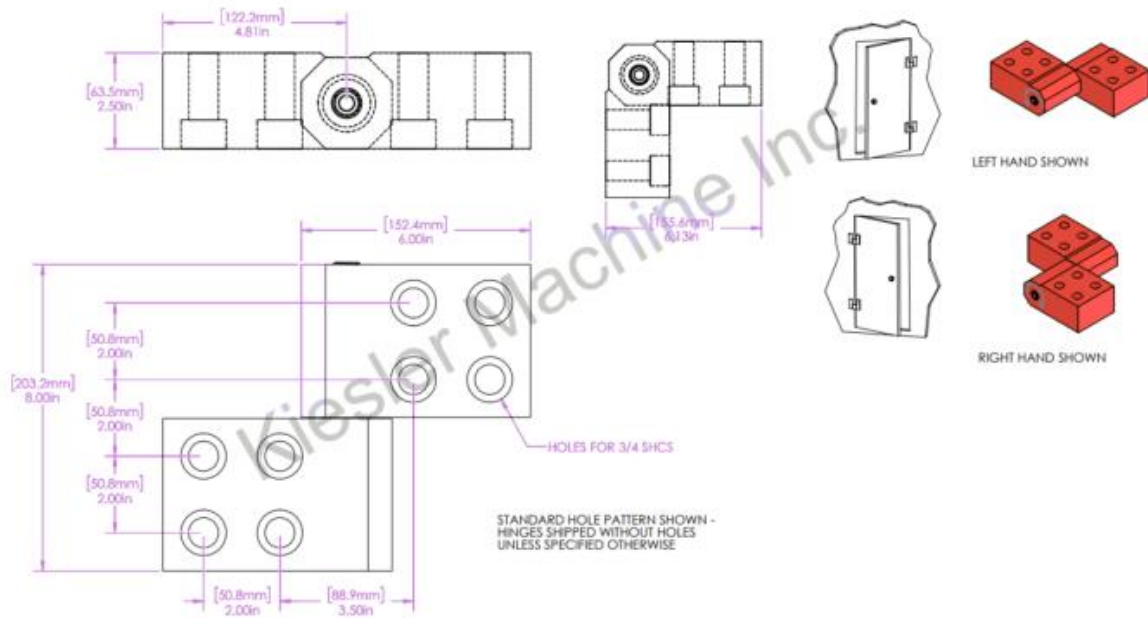

## 8"x 5.5" Model K Hinges

Model Number: 2125-K-LH-304

Price: \$ 1675

- Material Type: 304L Stainless Steel
- Maximum Vertical Load: 8,000 LBS
- Maximum Radial Load: 3,300 LBS
- Approx. Width: 5.5"
- Height: 8"
- Leaf Thickness: 3/4"
- Weight: 28 LBS